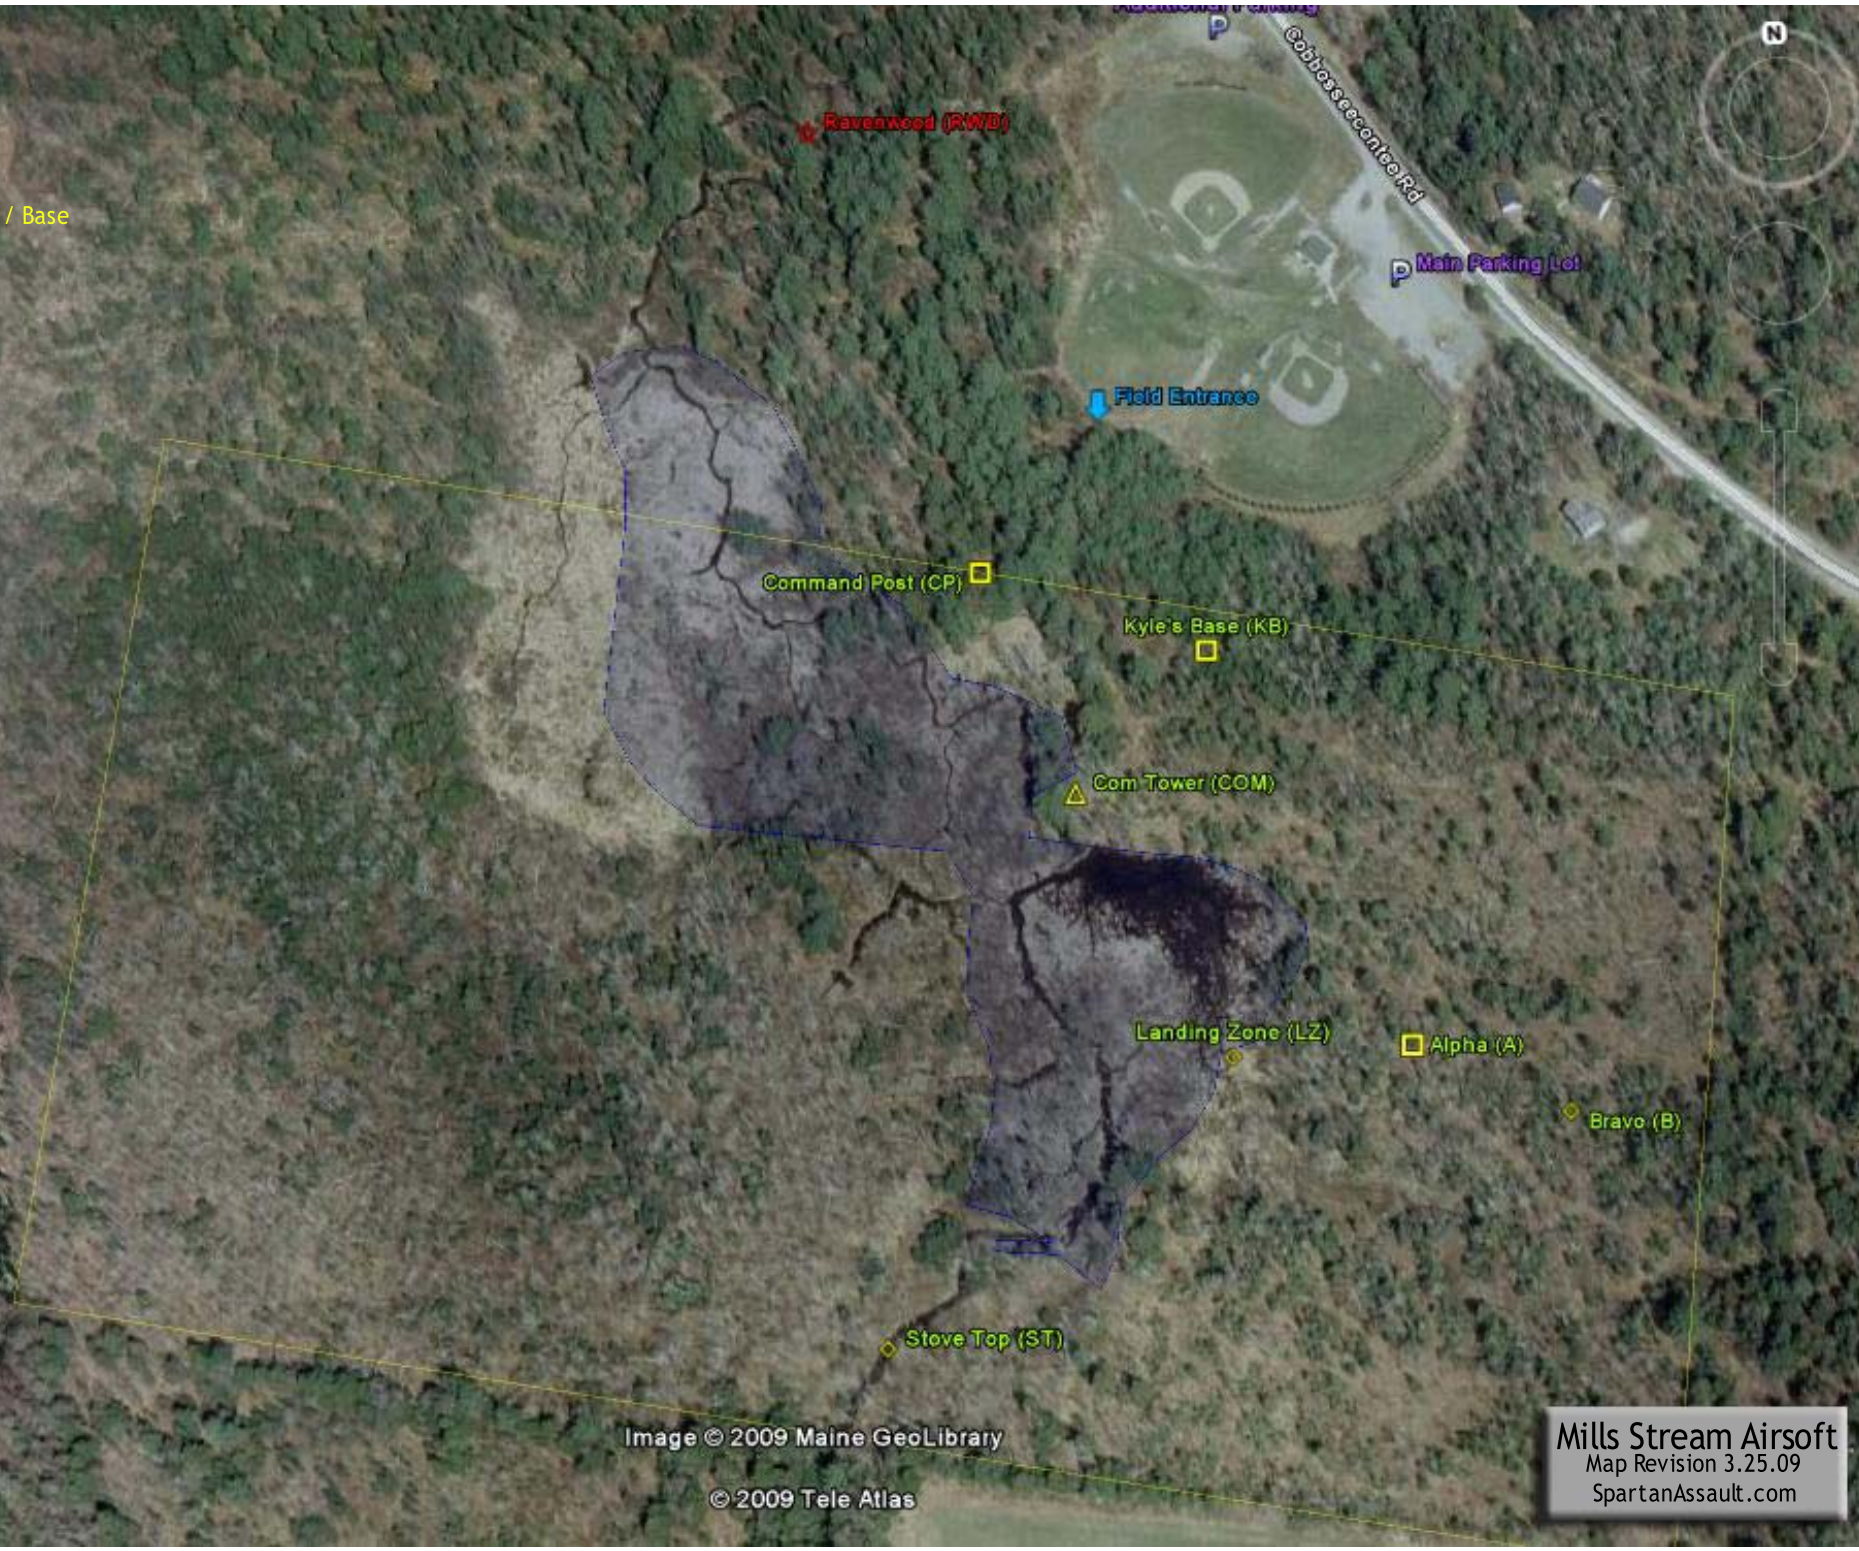

- ◇ Location
- △ Object
- Structure / Base

Image © 2009 Maine GeoLibrary

© 2009 Tele Atlas

Mills Stream Airsoft
Map Revision 3.25.09
SpartanAssault.com